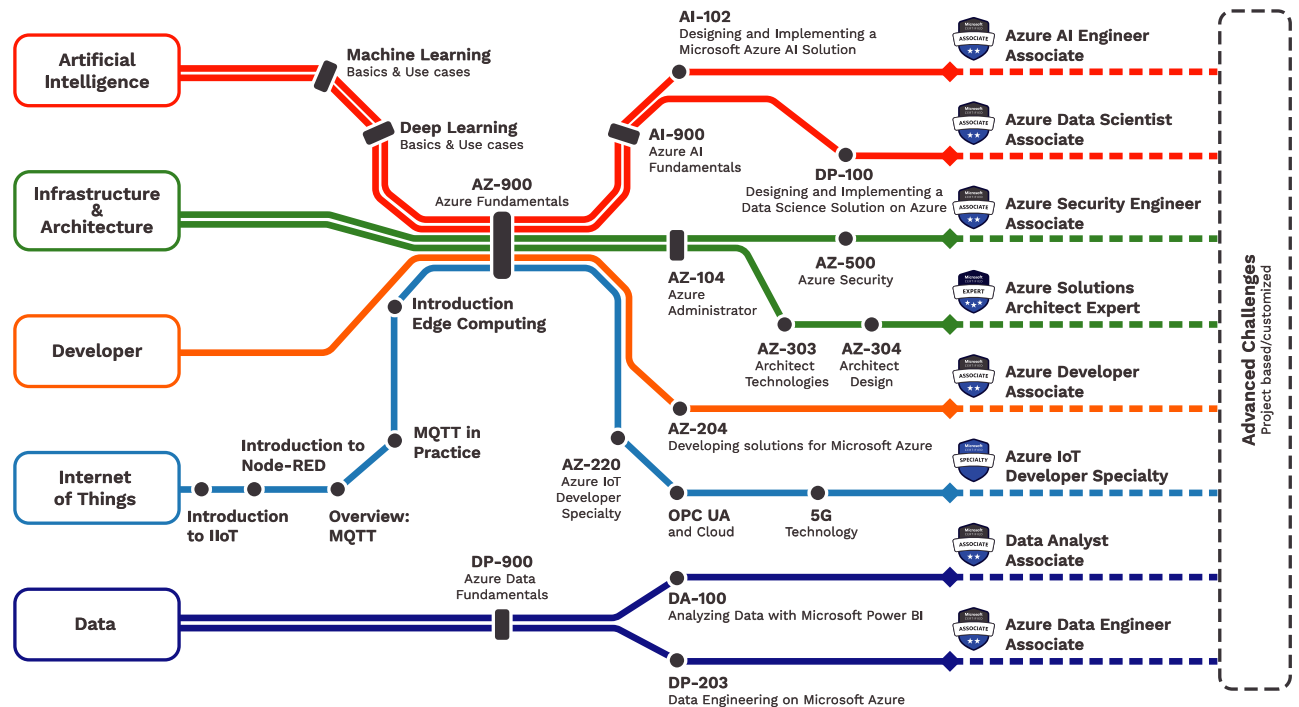

900+

Hours of learning content

300+

Experts

90+

Industry partners

4000+

Themes

Our thematic areas

Industrial IoT & Connectivity

Software Engineering

Machine Learning

Additive Manufacturing

Industrial Security

Blockchain

Digital Enablement of Corporate Employees

University4Industry, founded in 2015, is a leading provider of re- & upskilling in digitization. Our team combines the in-depth knowledge from industry experts with the latest technologies, while using a modern learning approach based on didactics and learning psychology. We offer companies the efficient qualification of employees for digital transformations, specific to different target groups.

As an official Microsoft Learning Partner, we offer training on everything related to Azure Cloud in our unique learning format.

Are you interested? Do you have questions about an individual program? We will be happy to explain further details or give you a test user account to access our learning content.

Contact Zana Schlotter at
zana.schlotter@u4i.io

Or call us:

[+49 89 2488 56219](tel:+4989248856219)