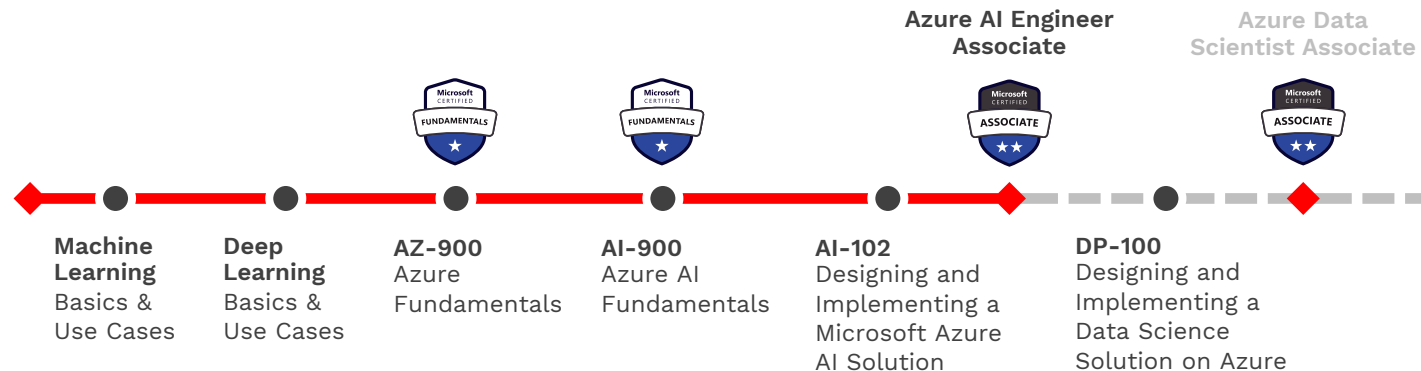

- + Azure skill-building with an industry perspective
- + Self-paced online training using a high-quality video format
- + Led by IT experts (MCTs, MVPs, etc.)
- + Practical exercises in the lab
- + Live sessions via Microsoft Teams

Blended learning incl.
8 live sessions

5:15pm – 6:15pm

Target group:
Software Engineer,
Developer, Data Scientist

Program price
1,490.00€ p.P

Azure Cloud & AI Digital Learning Program

Next start date

06.09.2021

Become an Azure AI Engineer Associate in just 4 weeks

Acquire the knowledge needed to design and implement Azure AI solutions in our course program. You will get an overview of Azure Cognitive Services and learn to use them in a solution-oriented manner. In addition to the standardized Microsoft content, renowned industry experts will explain the technologies using various use cases.

Integrated into your work day

The program starts with the necessary basics around the Azure Cloud and AI. For the advanced part from AI-102 onwards, programming basics (C#/Python) are required.

For participants who want to develop their own AI models, DP-100 is also recommended.

Can be flexibly integrated into your work day

3 original MS course materials

Preparation of 3 MS Cloud exams
(option to book exam vouchers)

1 year access to the video content

8 live sessions to interact with experts and participants