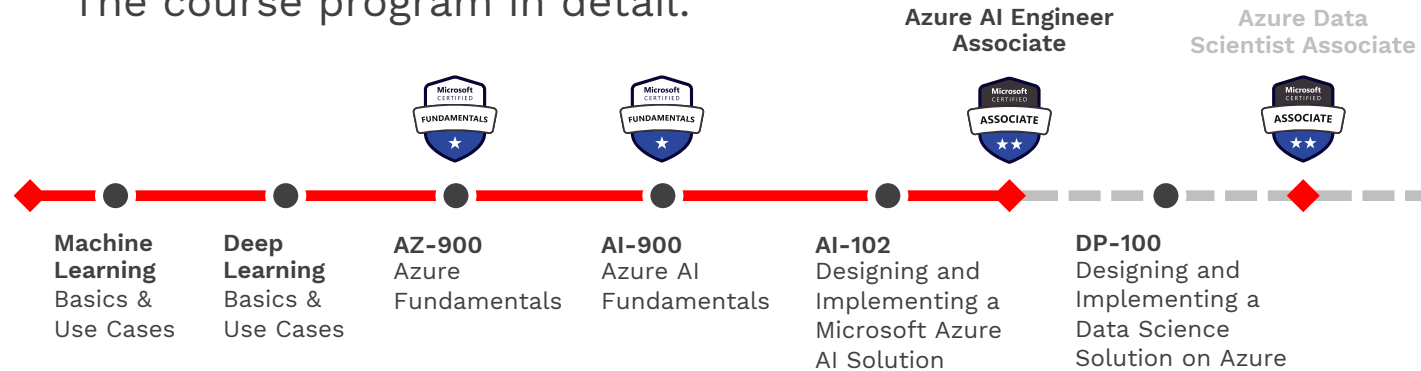

- + Azure skill-building with an industry perspective
- + Self-paced online training using a high-quality video format
- + Led by IT experts (MCTs, MVPs, etc.)
- + Practical exercises in the lab
- + Live sessions via Microsoft Teams

Blended learning incl.
8 live sessions

5:15pm – 6:15pm

Target group:
Software Engineer,
Developer, Data Scientist

Original MS course materials

Next start date
06.09.2021

Program price
1,490.00€ p.P

Azure Cloud & AI Digital Learning Program

The course program in detail:

Machine Learning

- Basics and concepts of machine learning
- Possibilities, limits, challenges
- Learning styles, algorithms, tools
- Application examples

Deep Learning

- What exactly is deep learning?
- How does it work?
- What do you need to know before starting a deep learning project?

AZ-900 Azure Fundamentals

Description of

- most important Azure concepts
- Azure core services
- core solutions and management tools in Azure
- general security and network security functions
- identity, governance, data protection and compliance functions
- Azure cost management and service level agreements

AI-900 Azure AI Fundamentals

- Introduction to AI with Azure
- Machine learning with Azure
- Computer vision with Azure
- Natural language processing (NLP)
- Dialog-oriented AI (bot)

AI-102 Designing and Implementing MS Azure AI Solutions

- Introduction to Azure cognitive services
- Implementing computer vision solutions
- Develop speech-enabled applications
- Learning how to create functionality with LUIS language understanding
- Azure cognitive search
- Azure bot frameworks & agents
- Improving bots with LUIS

As preparation for certification: **Microsoft Certified Azure AI Engineer Associate**

Azure Data Scientist Associate

DP-100
Designing and
Implementing a
Data Science
Solution on Azure